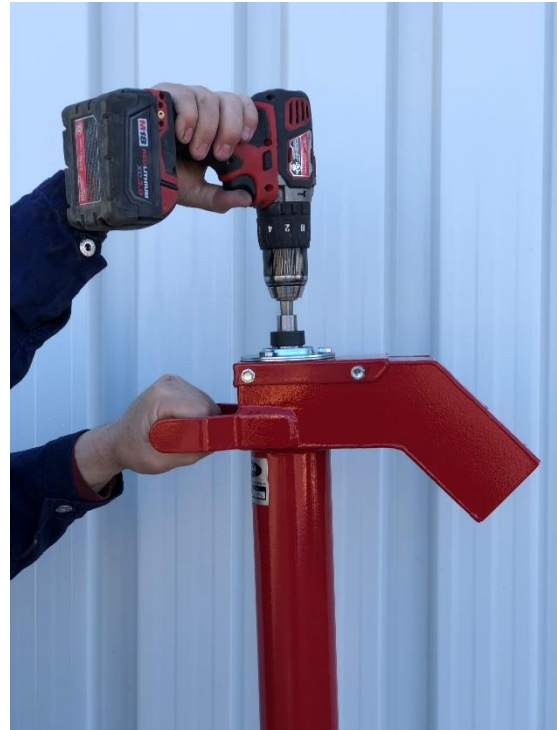

HAULL

INDUSTRIES

Emergency Grain Rescue Auger

www.haulallindustries.com