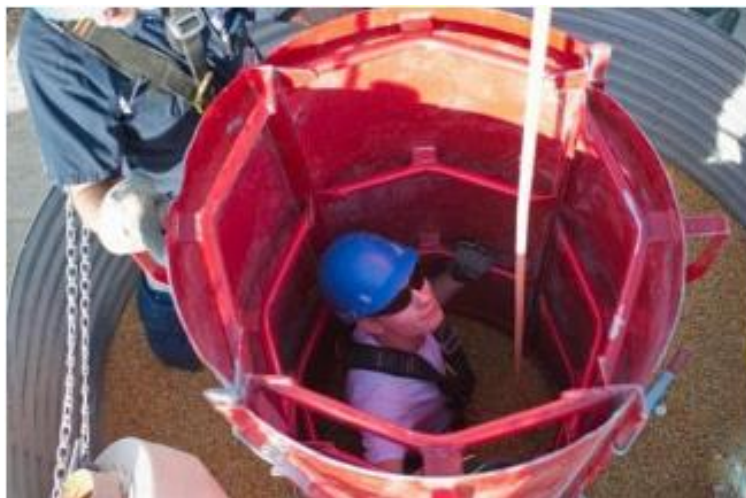

HAULL

INDUSTRIES

Emergency Grain Rescue Auger

www.haulallindustries.com